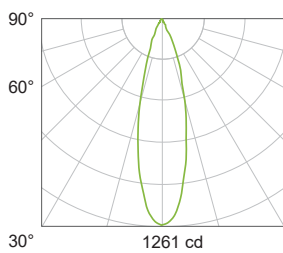

Lumen maintenance L80 B10 50,000 Hours

Ordering Code Information

PRODUCT	SHAPE	LENGTH	COLOR TEMPERATURE	FINISH	BEAM ANGLE	COLOR RENDERING
FL 440	R	10	27	WH	S	9
FL 440, Outdoor Path	R (Round)	10 (100 mm) (4")	27 (2700K) 30 (3000K) 35 (3500K) 40 (4000K)	WH (White) BK (Black) BZ (Bronze) SA (Silver)	S (Spot / 25 deg.) M (Medium / 33 deg.)	9 (90 CRI+)

CCT	2700K-80+	3000K-80+	3500K-80+	4000K-80+
Factors	1.12	1.15	1.17	1.22

CCT	2700K-90+	3000K-90+	3500K-90+	4000K-90+
Factors	0.97	1.0	1.04	1.04

Medium 25°

Delivered Output : 339 lm | CBCP : 1203 cd | Beam Angle : 25°

Center Beam Intensity	Beam Width	Height
1261 lx	47cm	1m
315 lx	93cm	2m
140 lx	140cm	3m
79 lx	187cm	4m
50 lx	234cm	5m

Medium 33°

Delivered Output : 659 lm | CBCP : 669 cd | Beam Angle : 33°

Center Beam Intensity	Beam Width	Height
667 lx	60cm	1m
167 lx	120cm	2m
74 lx	180cm	3m
42 lx	239cm	4m
27 lx	299cm	5m