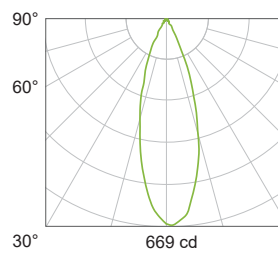

Lumen maintenance L80 B10 50,000 Hours

Ordering Code Information

PRODUCT	SHAPE	LENGTH	COLOR TEMPERATURE	FINISH	BEAM ANGLE	COLOR RENDERING
FL 440	R	10	27	WH	S	9
FL 440, Outdoor Path	R (Round)	10 (100 mm) (4")	27 (2700K) 30 (3000K) 35 (3500K) 40 (4000K)	WH (White) BK (Black) BZ (Bronze) SA (Silver)	S (Spot / 25 deg.) M (Medium / 33 deg.)	9 (90 CRI+)

CCT	2700K-80+	3000K-80+	3500K-80+	4000K-80+
Factors	1.12	1.15	1.17	1.22

CCT	2700K-90+	3000K-90+	3500K-90+	4000K-90+
Factors	0.97	1.0	1.04	1.04

Medium 25°

Delivered Output : 339 lm | CBCP : 1203 cd | Beam Angle : 25°

Center Beam Intensity	Beam Width	Height
1261 lx	47cm	1m
315 lx	93cm	2m
140 lx	140cm	3m
79 lx	187cm	4m
50 lx	234cm	5m

Medium 33°

Delivered Output : 659 lm | CBCP : 669 cd | Beam Angle : 33°

Center Beam Intensity	Beam Width	Height
667 lx	60cm	1m
167 lx	120cm	2m
74 lx	180cm	3m
42 lx	239cm	4m
27 lx	299cm	5m