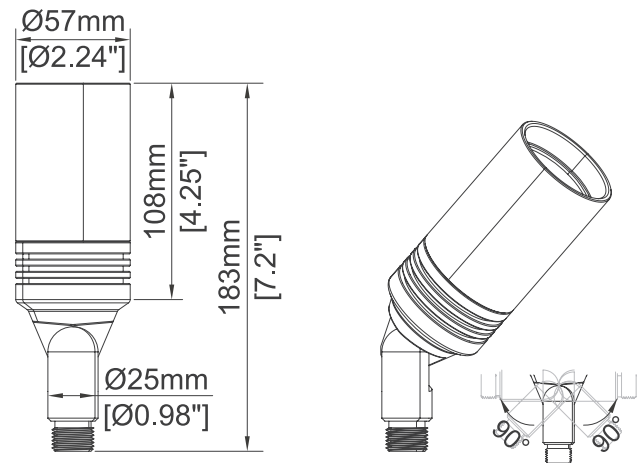

Specification sheet

REV.1

FL440
Outdoor Path

Description

Elevate your outdoor space with MACRON Light's extensive of lighting solutions. From ceiling surface, wall surface-mounted, and even floor surface-mounted options, We promised waterproof IP of 66, 4 outdoor-rated powder coat finishes and 2 different beam angles. we have the perfect fixture for your outdoor needs.

Features

LED	Lumiled Luxeon COB1203
Color temperature	2700K/ 3000K/ 3500K/ 4000K
Optics	Spot 26° / Medium 33°
Driver	Integrated class 2 driver, power factor >0.90 Output current 400mA

Performance

Delivered output	Up to 256 lm(90+ CRI)
Power consumption	6.6 W
Color rendering	90+ CRI
CBCP	Spot 1203 cd / Medium 659 cd

Lumen maintenance L80 B10 50,000 Hours

Ordering Code Information

PRODUCT	SHAPE	LENGTH	COLOR TEMPERATURE	FINISH	BEAM ANGLE	COLOR RENDERING
FL 440	R	10	27	WH	S	9
FL 440, Outdoor Path	R (Round)	10 (100 mm) (4")	27 (2700K) 30 (3000K) 35 (3500K) 40 (4000K)	WH (White) BK (Black) BZ (Bronze) SA (Silver)	S (Spot / 25 deg.) M (Medium / 33 deg.)	9 (90 CRI+)

Center Beam Intensity	Beam Width	Height
1261 lx	47cm	1m
315 lx	93cm	2m
140 lx	140cm	3m
79 lx	187cm	4m
50 lx	234cm	5m

Medium 33°

Delivered Output : 659 lm | CBCP : 669 cd | Beam Angle : 33°

Center Beam Intensity	Beam Width	Height
667 lx	60cm	1m
167 lx	120cm	2m
74 lx	180cm	3m
42 lx	239cm	4m
27 lx	299cm	5m