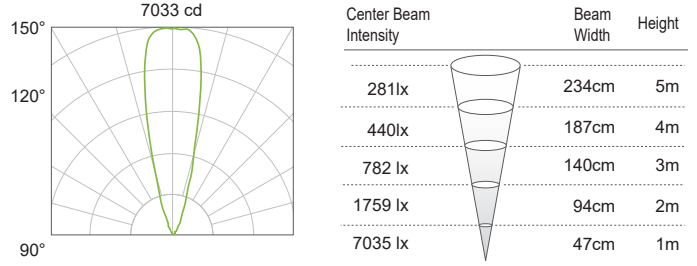

Photometrics

34 | 90CRI | 3000K

MULTIPLYING FACTORS: (Multiplying Factor is based on 3000K-90+CRI IES file on website)

CCT	2700K-90+	3000K-90+	3500K-90+	4000K-90+
Factors	0.97	1.0	1.04	1.04

Down Spot 26°

Delivered Ourput : 1897 lm | CBCP : 7003 cd | Beam Angle : 26°

Up Spot 26°

Delivered Ourput : 1897 lm | CBCP : 7003 cd | Beam Angle : 26°

Down Medium 32°

Delivered Ourput : 1905 lm | CBCP : 5720 cd | Beam Angle : 32°

Up Medium 32°

Delivered Ourput : 1905 lm | CBCP : 5720 cd | Beam Angle : 32°

Down Wide 43°

Delivered Ourput : 1744 lm | CBCP : 3062 cd | Beam Angle : 43°

Up Wide 43°

Delivered Ourput : 1744 lm | CBCP : 3062 cd | Beam Angle : 43°

Down Flood 54°

Delivered Ourput : 1781 lm | CBCP : 2129 cd | Beam Angle : 54°