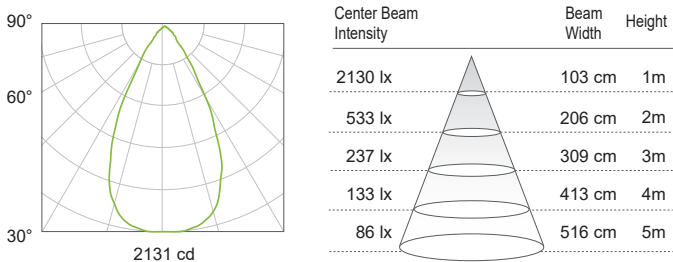

Up Spot 26°

Delivered Ourput : 1897 lm | CBCP : 7003 cd | Beam Angle : 26°

Down Medium 32°

Delivered Ourput : 1905 lm | CBCP : 5720 cd | Beam Angle : 32°

Up Medium 32°

Delivered Ourput : 1905 lm | CBCP : 5720 cd | Beam Angle : 32°

Down Wide 43°

Delivered Ourput : 1744 lm | CBCP : 3062 cd | Beam Angle : 43°

Up Wide 43°

Delivered Ourput : 1744 lm | CBCP : 3062 cd | Beam Angle : 43°

Down Flood 54°

Delivered Ourput : 1781 lm | CBCP : 2129 cd | Beam Angle : 54°

Up Flood 54°

Delivered Ourput : 1781 lm | CBCP : 2129 cd | Beam Angle : 54°

**Accessory**

PRODUCT	PRODUCT	FINISH	PRODUCT	FINISH
<b>CLSFL5HCL</b>	<b>FL500 SAG</b>	<b>WH</b>	<b>FL500 LAG</b>	<b>WH</b>
Honey Comb Louver kit	Shorter Angle snoot	WH (White) BK (Black) BZ (Bronze) SA (Silver)	Long Angle snoot	WH (White) BK (Black) BZ (Bronze) SA (Silver)
  <p>[2.756"] Ø 70mm</p>	  <p>[2.32"] 59mm [3"] Ø 76mm</p>	  <p>[3.58"] 91mm [3"] Ø 76mm</p>		