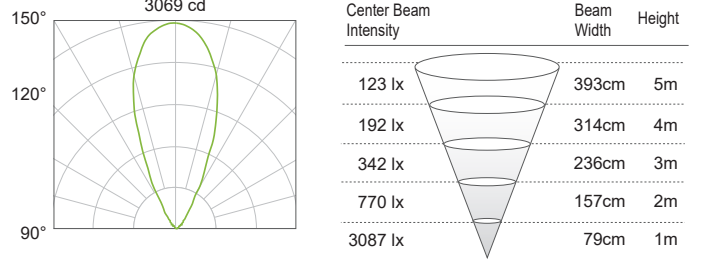

Photometrics

34 | 90CRI | 3000K

MULTIPLYING FACTORS: (Multiplying Factor is based on 3000K-90+CRI IES file on website)

CCT	2700K-90+	3000K-90+	3500K-90+	4000K-90+
Factors	0.97	1.0	1.04	1.04

Down Spot 26°

Delivered Ourput : 1897 lm | CBCP : 7003 cd | Beam Angle : 26°

Up Spot 26°

Delivered Ourput : 1897 lm | CBCP : 7003 cd | Beam Angle : 26°

Down Medium 32°

Delivered Ourput : 1905 lm | CBCP : 5720 cd | Beam Angle : 32°

Up Medium 32°

Delivered Ourput : 1905 lm | CBCP : 5720 cd | Beam Angle : 32°

Down Wide 43°

Delivered Ourput : 1744 lm | CBCP : 3062 cd | Beam Angle : 43°

Up Wide 43°

Delivered Ourput : 1744 lm | CBCP : 3062 cd | Beam Angle : 43°

Down Flood 54°

Delivered Ourput : 1781 lm | CBCP : 2129 cd | Beam Angle : 54°