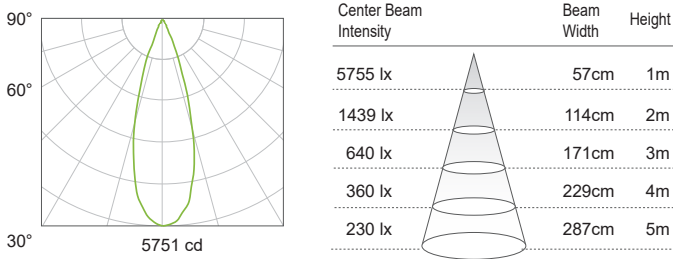

Photometrics

34 | 90CRI | 3000K

MULTIPLYING FACTORS: (Multiplying Factor is based on 3000K-90+CRI IES file on website)

CCT	2700K-90+	3000K-90+	3500K-90+	4000K-90+
Factors	0.97	1.0	1.04	1.04

Down Spot 26°

Delivered Ourput : 1897 lm | CBCP : 7003 cd | Beam Angle : 26°

Up Spot 26°

Delivered Ourput : 1897 lm | CBCP : 7003 cd | Beam Angle : 26°

Down Medium 32°

Delivered Ourput : 1905 lm | CBCP : 5720 cd | Beam Angle : 32°

Up Medium 32°

Delivered Ourput : 1905 lm | CBCP : 5720 cd | Beam Angle : 32°

Down Wide 43°

Delivered Ourput : 1744 lm | CBCP : 3062 cd | Beam Angle : 43°

Up Wide 43°

Delivered Ourput : 1744 lm | CBCP : 3062 cd | Beam Angle : 43°

Down Flood 54°

Delivered Ourput : 1781 lm | CBCP : 2129 cd | Beam Angle : 54°