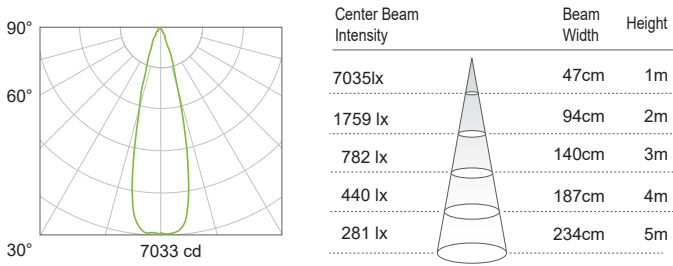

Photometrics

34 | 90CRI | 3000K

MULTIPLYING FACTORS: (Multiplying Factor is based on 3000K-90+CRI IES file on website)

CCT	2700K-90+	3000K-90+	3500K-90+	4000K-90+
Factors	0.97	1.0	1.04	1.04

Down Spot 26°

Delivered Ourput : 1897 lm | CBCP : 7003 cd | Beam Angle : 26°

Up Spot 26°

Delivered Ourput : 1897 lm | CBCP : 7003 cd | Beam Angle : 26°

Down Medium 32°

Delivered Ourput : 1905 lm | CBCP : 5720 cd | Beam Angle : 32°

Up Medium 32°

Delivered Ourput : 1905 lm | CBCP : 5720 cd | Beam Angle : 32°

Down Wide 43°

Delivered Ourput : 1744 lm | CBCP : 3062 cd | Beam Angle : 43°

Up Wide 43°

Delivered Ourput : 1744 lm | CBCP : 3062 cd | Beam Angle : 43°

Down Flood 54°

Delivered Ourput : 1781 lm | CBCP : 2129 cd | Beam Angle : 54°