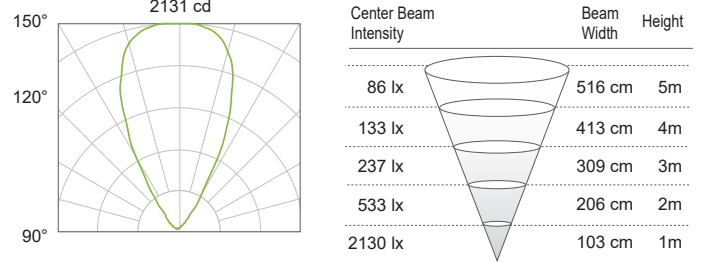

Up Spot 26°

Delivered Ourput : 1897 lm | CBCP : 7003 cd | Beam Angle : 26°

Down Medium 32°

Delivered Ourput : 1905 lm | CBCP : 5720 cd | Beam Angle : 32°

Up Medium 32°

Delivered Ourput : 1905 lm | CBCP : 5720 cd | Beam Angle : 32°

Down Wide 43°

Delivered Ourput : 1744 lm | CBCP : 3062 cd | Beam Angle : 43°

Up Wide 43°

Delivered Ourput : 1744 lm | CBCP : 3062 cd | Beam Angle : 43°

Down Flood 54°

Delivered Ourput : 1781 lm | CBCP : 2129 cd | Beam Angle : 54°

Up Flood 54°

Delivered Ourput : 1781 lm | CBCP : 2129 cd | Beam Angle : 54°

**Accessory**

PRODUCT	PRODUCT	FINISH	PRODUCT	FINISH
<b>CLSFL5HCL</b>	<b>FL500 SAG</b>	<b>WH</b>	<b>FL500 LAG</b>	<b>WH</b>
Honey Comb Louver kit	Shorter Angle snoot	WH (White) BK (Black) BZ (Bronze) SA (Silver)	Long Angle snoot	WH (White) BK (Black) BZ (Bronze) SA (Silver)
  <p>[2.756"] Ø 70mm</p>	  <p>[2.32"] 59mm [3"] Ø 76mm</p>	  <p>[3.58"] 91mm [3"] Ø 76mm</p>		