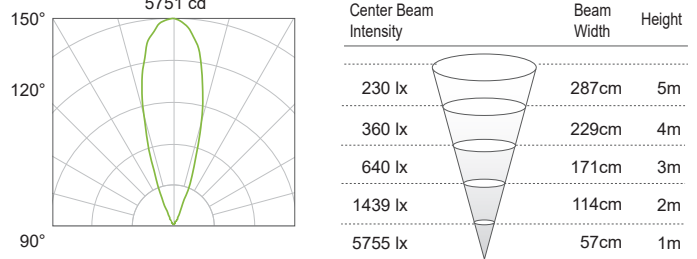

Photometrics

34 | 90CRI | 3000K

MULTIPLYING FACTORS: (Multiplying Factor is based on 3000K-90+CRI IES file on website)

CCT	2700K-90+	3000K-90+	3500K-90+	4000K-90+
Factors	0.97	1.0	1.04	1.04

Down Spot 26°

Delivered Ourput : 1897 lm | CBCP : 7003 cd | Beam Angle : 26°

Up Spot 26°

Delivered Ourput : 1897 lm | CBCP : 7003 cd | Beam Angle : 26°

Down Medium 32°

Delivered Ourput : 1905 lm | CBCP : 5720 cd | Beam Angle : 32°

Up Medium 32°

Delivered Ourput : 1905 lm | CBCP : 5720 cd | Beam Angle : 32°

Down Wide 43°

Delivered Ourput : 1744 lm | CBCP : 3062 cd | Beam Angle : 43°

Up Wide 43°

Delivered Ourput : 1744 lm | CBCP : 3062 cd | Beam Angle : 43°

Down Flood 54°

Delivered Ourput : 1781 lm | CBCP : 2129 cd | Beam Angle : 54°