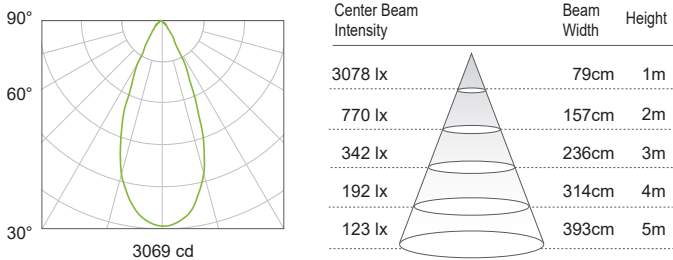

Photometrics

34 | 90CRI | 3000K

MULTIPLYING FACTORS: (Multiplying Factor is based on 3000K-90+CRI IES file on website)

CCT	2700K-90+	3000K-90+	3500K-90+	4000K-90+
Factors	0.97	1.0	1.04	1.04

Down Spot 26°

Delivered Ourput : 1897 lm | CBCP : 7003 cd | Beam Angle : 26°

Up Spot 26°

Delivered Ourput : 1897 lm | CBCP : 7003 cd | Beam Angle : 26°

Down Medium 32°

Delivered Ourput : 1905 lm | CBCP : 5720 cd | Beam Angle : 32°

Up Medium 32°

Delivered Ourput : 1905 lm | CBCP : 5720 cd | Beam Angle : 32°

Down Wide 43°

Delivered Ourput : 1744 lm | CBCP : 3062 cd | Beam Angle : 43°

Up Wide 43°

Delivered Ourput : 1744 lm | CBCP : 3062 cd | Beam Angle : 43°

Down Flood 54°

Delivered Ourput : 1781 lm | CBCP : 2129 cd | Beam Angle : 54°