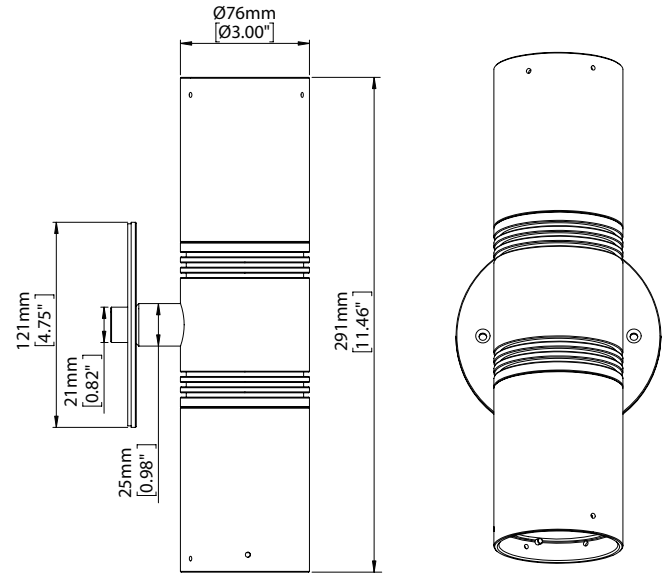

# Specification sheet

REV.1

CLSFL570  
Outdoor, Line Voltage