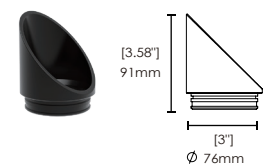

PRODUCT

FL500 LAG

Long Angle snoot

FINISH

WH

WH (White)
BK (Black)
BZ (Bronze)
SA (Silver)