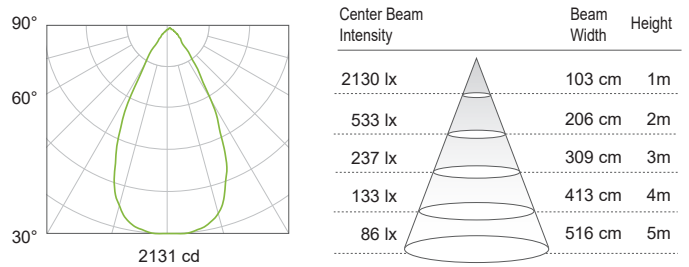

167 | 90CRI | 3000K

MULTIPLYING FACTORS: (Multiplying Factor is based on 3000K-90+ CRI IES file on website)

CCT	2700K-90+	3000K-90+	3500K-90+	4000K-90+
Factors	0.97	1.0	1.04	1.04

Spot 26°

Delivered Output : 1897 lm | CBCP : 7003 cd | Beam Angle : 26°

Medium 32°

Delivered Output : 1905 lm | CBCP : 5720 cd | Beam Angle : 32°

Wide 43°

Delivered Output : 1744 lm | CBCP : 3062 cd | Beam Angle : 43°

Flood 54°

Delivered Output : 1781 lm | CBCP : 2129 cd | Beam Angle : 54°