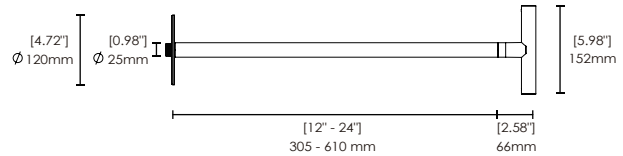

PRODUCT	FINISH
CLSCPR 502	WH

Canopy Mount

WH (White)
BK (Black)
BZ (Bronze)
SA (Silver)

PRODUCT	LENGTH	FINISH
CLSST 480	12	WH

Extension

12"
18"
24"

WH (White)
BK (Black)
BZ (Bronze)
SA (Silver)

PRODUCT	LENGTH	FINISH
CLSST 490	12	WH

Extension

12"
18"
24"

WH (White)
BK (Black)
BZ (Bronze)
SA (Silver)

PRODUCT	LENGTH	FINISH
CLSPI 01	12	WH

Pipe

12"

WH (White)
BK (Black)
BZ (Bronze)
SA (Silver)