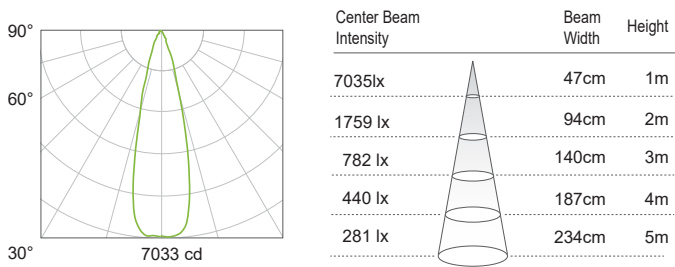

167 | 90CRI | 3000K

MULTIPLYING FACTORS: (Multiplying Factor is based on 3000K-90+ CRI IES file on website)

CCT	2700K-90+	3000K-90+	3500K-90+	4000K-90+
Factors	0.97	1.0	1.04	1.04

Spot 26°

Delivered Output : 1897 lm | CBCP : 7003 cd | Beam Angle : 26°

Medium 32°

Delivered Output : 1905 lm | CBCP : 5720 cd | Beam Angle : 32°

Wide 43°

Delivered Output : 1744 lm | CBCP : 3062 cd | Beam Angle : 43°

Flood 54°

Delivered Output : 1781 lm | CBCP : 2129 cd | Beam Angle : 54°