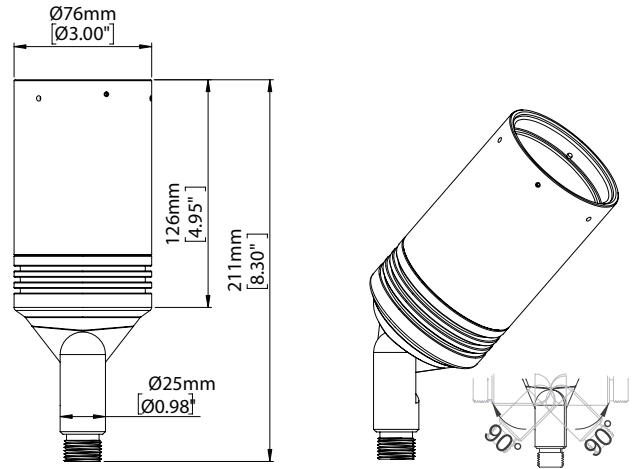

Specification sheet

REV.1

CLSFL540
Outdoor Accent, Line Voltage

Description

Elevate your outdoor space with MACRON Light's extensive of lighting solutions. From ceiling surface, wall surface-mounted, and even floor surface-mounted options. We promised waterproof IP67, outdoor-rated powder coat finishes and 4 different beam angles. We have the perfect fixture for your outdoor needs.

Features

LED	Bridgelux V13
Color temperature	2700K/ 3000K/ 3500K/ 4000K
Optics	Spot 26° / Medium 32°/ Wide 43°/ Flood 54°
Driver	Integrated class 2 driver, power factor >0.90 Output current 450mA

Performance

Efficacy	Up to >1700lm(90+ CRI)
Power consumption	17 W , >95LM/W
Color rendering	90+ CRI
CBCP	Spot 7003 cd / Medium 5720 cd Wide 3062 cd / Flood 2129 cd

Lumen maintenance L80 B10 50,000 Hours

Ordering Code Information

PRODUCT	INPUT/DIMMING	COLOR TEMPERATURE	FINISH	BEAM ANGLE	COLOR RENDERING
CLSFL 540	1E	27	WH	S	9
CLSFL 540, Outdoor Accent	1E 120V input TRIAC / ELV diming	27 (2700K) 30 (3000K) 35 (3500K) 40 (4000K)	WH (White) BK (Black) BZ (Bronze) SA (Silver)	S (Spot / 26 deg.) M (Medium / 32 deg.) W (Wide 43 deg.) F (Flood 54 deg.)	9 (90 CRI+)

Electrical and Control

Input voltage	120V-277V
Control	0-10V/TRIAC/ELV Dimming
Feature	Overload & short circuit protection

Construction

Material	Casting & Extrusion grade Aluminum Alloy
Finishes	Black / White / Bronze / Silver

Optics Interchangeable optics

Rating/ Certification/ Warranty

- Wet location
- RoHS compliant
- 5 years/ 50,000 hrs warranty
- IP 67