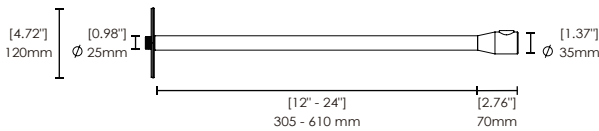

PRODUCT	FINISH
CLSCPR 502	WH

Canopy Mount

WH (White)
BK (Black)
BZ (Bronze)
SA (Silver)

PRODUCT	LENGTH	FINISH
CLSST 480	12	WH

Extension

12"
18"
24"

WH (White)
BK (Black)
BZ (Bronze)
SA (Silver)

PRODUCT	LENGTH	FINISH
CLSST 490	12	WH

Extension

12"
18"
24"

WH (White)
BK (Black)
BZ (Bronze)
SA (Silver)

PRODUCT	LENGTH	FINISH
CLSPI 01	12	WH

Pipe

12"

WH (White)
BK (Black)
BZ (Bronze)
SA (Silver)