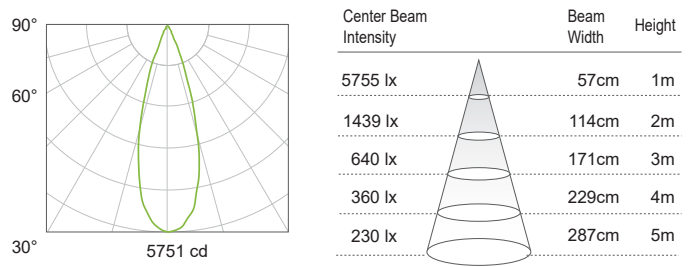

167 | 90CRI | 3000K

MULTIPLYING FACTORS: (Multiplying Factor is based on 3000K-90+ CRI IES file on website)

CCT	2700K-90+	3000K-90+	3500K-90+	4000K-90+
Factors	0.97	1.0	1.04	1.04

Spot 26°

Delivered Output : 1897 lm | CBCP : 7003 cd | Beam Angle : 26°

Medium 32°

Delivered Output : 1905 lm | CBCP : 5720 cd | Beam Angle : 32°

Wide 43°

Delivered Output : 1744 lm | CBCP : 3062 cd | Beam Angle : 43°

Flood 54°

Delivered Output : 1781 lm | CBCP : 2129 cd | Beam Angle : 54°