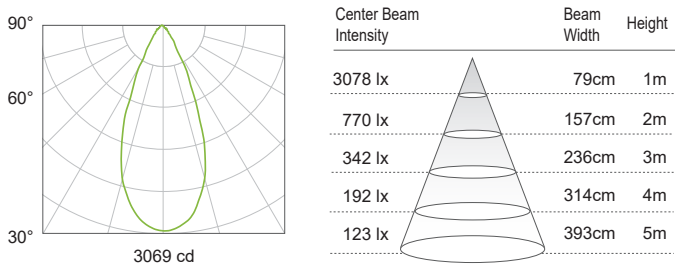

167 | 90CRI | 3000K

MULTIPLYING FACTORS: (Multiplying Factor is based on 3000K-90+ CRI IES file on website)

CCT	2700K-90+	3000K-90+	3500K-90+	4000K-90+
Factors	0.97	1.0	1.04	1.04

Spot 26°

Delivered Output : 1897 lm | CBCP : 7003 cd | Beam Angle : 26°

Medium 32°

Delivered Output : 1905 lm | CBCP : 5720 cd | Beam Angle : 32°

Wide 43°

Delivered Output : 1744 lm | CBCP : 3062 cd | Beam Angle : 43°

Flood 54°

Delivered Output : 1781 lm | CBCP : 2129 cd | Beam Angle : 54°