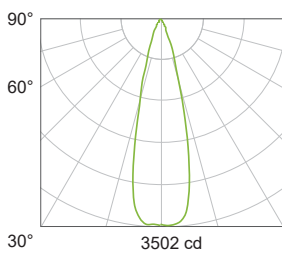

## Photometrics

6.6W | 90CRI | 3000K

MULTIPLYING FACTORS: (Multiplying Factor is based on 3000K-90+CRI IES file on website)

CCT	2700K-80+	3000K-80+	3500K-80+	4000K-80+
Factors	1.12	1.15	1.17	1.22

CCT	2700K-90+	3000K-90+	3500K-90+	4000K-90+
Factors	0.97	1.0	1.04	1.04

### Down Spot 22°

Delivered Output : 661 lm | CBCP : 3469 cd | Beam Angle : 22°

Center Beam Intensity	Beam Width	Height
3502 lx	40cm	1m
875 lx	80cm	2m
389 lx	120cm	3m
219 lx	160cm	4m
140 lx	200cm	5m

### Up Medium 22°

Delivered Output : 661 lm | CBCP : 3469 cd | Beam Angle : 22°

Center Beam Intensity	Beam Width	Height
140 lx	200cm	5m
219 lx	160cm	4m
389 lx	120cm	3m
875 lx	80cm	2m
3502 lx	40cm	1m

### Down Wide 43°

Delivered Output : 657 lm | CBCP : 1222 cd | Beam Angle : 43°

Center Beam Intensity	Beam Width	Height
1226 lx	79cm	1m
306 lx	159cm	2m
136 lx	238cm	3m
76 lx	318cm	4m
49 lx	397cm	5m