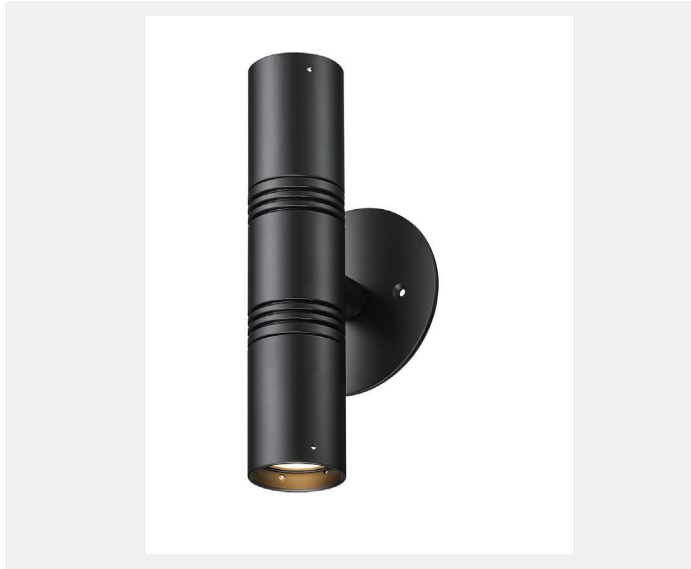

# Specification sheet

REV.1

CLSFL470  
Outdoor, Line Voltage

## Description

Elevate your outdoor space with MACRON Light's extensive of lighting solutions. From ceiling surface, wall surface-mounted, and even floor surface-mounted options. We promised waterproof IP67, outdoor-rated powder coat finishes and 4 different beam angles. We have the perfect fixture for your outdoor needs.