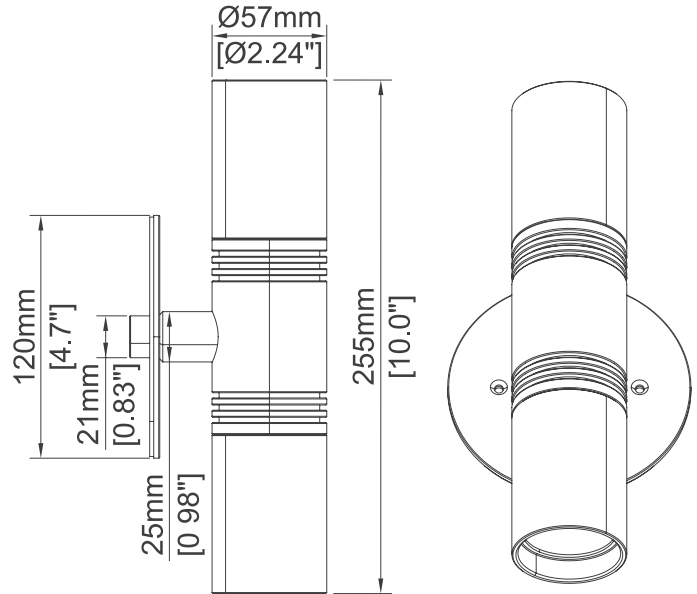

# Specification sheet

REV.1

CLSFL470  
Outdoor, Line Voltage

### Down Spot 22°

Delivered Output : 661 lm | CBCP : 3469 cd | Beam Angle : 22°

Center Beam Intensity	Beam Width	Height
3502 lx	40cm	1m
875 lx	80cm	2m
389 lx	120cm	3m
219 lx	160cm	4m
140 lx	200cm	5m

### Down Wide 43°

Delivered Output : 657 lm | CBCP : 1222 cd | Beam Angle : 43°

Center Beam Intensity	Beam Width	Height
1226 lx	79cm	1m
306 lx	159cm	2m
136 lx	238cm	3m
76 lx	318cm	4m
49 lx	397cm	5m