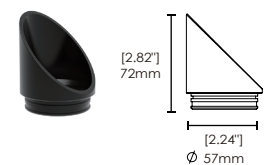

Flood 53°

Delivered Output : 653 lm | CBCP : 803 cd | Beam Angle : 53°

Accessory

PRODUCT

CLSFL4HCL

Honey Comb Louver kit

PRODUCT

FL400 SAG

Shorter Angle snoot

FINISH

WH

WH (White)
BK (Black)
BZ (Bronze)
SA (Silver)

PRODUCT

FL400 LAG

Long Angle snoot

FINISH