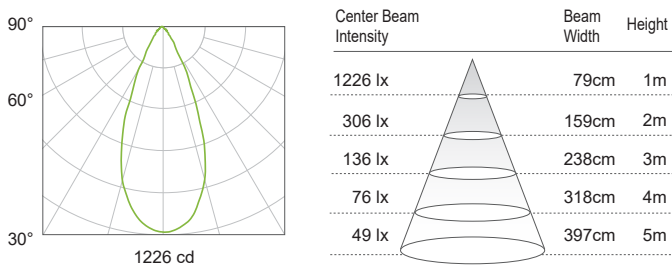

Spot 22°

Delivered Output : 661 lm | CBCP : 3469 cd | Beam Angle : 22°

Medium 32°

Delivered Output : 676 lm | CBCP : 2094 cd | Beam Angle : 32°

Wide 43°

Delivered Output : 657 lm | CBCP : 1222 cd | Beam Angle : 43°

Flood 53°

Delivered Output : 653 lm | CBCP : 803 cd | Beam Angle : 53°

Accessory

PRODUCT

CLSFL4HCL

Honey Comb Louver kit

PRODUCT

FL400 SAG