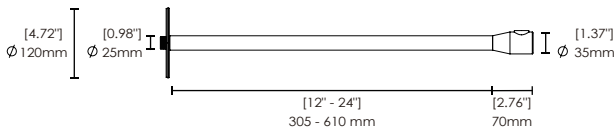

Canopy Mount

WH (White)
BK (Black)
BZ (Bronze)
SA (Silver)

PRODUCT	FINISH
CLSCPR 402	WH

Canopy Mount

WH (White)
BK (Black)
BZ (Bronze)
SA (Silver)

PRODUCT	LENGTH	FINISH
CLSST 480	12	WH

Extension

12"
18"
24"

WH (White)
BK (Black)
BZ (Bronze)
SA (Silver)

PRODUCT	LENGTH	FINISH
CLSST 490	12	WH

Extension

12"
18"
24"

WH (White)
BK (Black)
BZ (Bronze)
SA (Silver)

PRODUCT	LENGTH	FINISH
CLSPI 01	12	WH

Pipe

12"