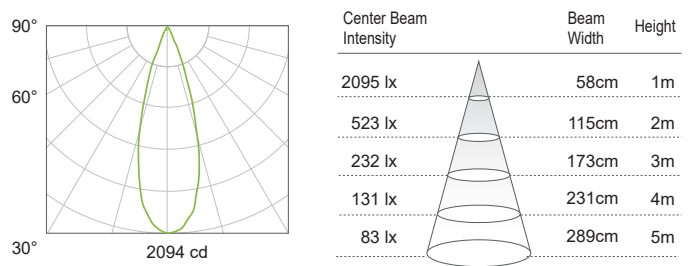

Photometrics

6.5W | 90CRI | 3000K

MULTIPLYING FACTORS: (Multiplying Factor is based on 3000K-90+ CRI IES file on website)

CCT	2700K-80+	3000K-80+	3500K-80+	4000K-80+
Factors	1.12	1.15	1.17	1.22

CCT	2700K-90+	3000K-90+	3500K-90+	4000K-90+
Factors	0.97	1.0	1.04	1.04

Spot 22°

Delivered Output : 661 lm | CBCP : 3469 cd | Beam Angle : 22°

Medium 32°

Delivered Output : 676 lm | CBCP : 2094 cd | Beam Angle : 32°

Wide 43°

Delivered Output : 657 lm | CBCP : 1222 cd | Beam Angle : 43°