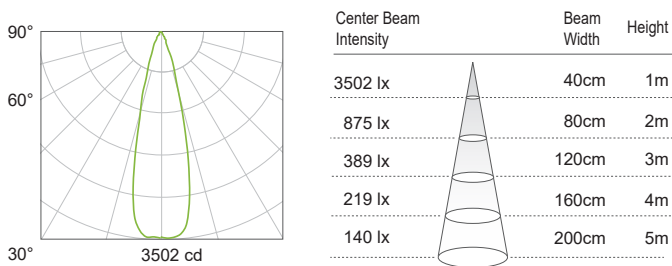

Photometrics

6.5W | 90CRI | 3000K

MULTIPLYING FACTORS: (Multiplying Factor is based on 3000K-90+ CRI IES file on website)

CCT	2700K-80+	3000K-80+	3500K-80+	4000K-80+
Factors	1.12	1.15	1.17	1.22

CCT	2700K-90+	3000K-90+	3500K-90+	4000K-90+
Factors	0.97	1.0	1.04	1.04

Spot 22°

Delivered Output : 661 lm | CBCP : 3469 cd | Beam Angle : 22°

Medium 32°

Delivered Output : 676 lm | CBCP : 2094 cd | Beam Angle : 32°

Wide 43°

Delivered Output : 657 lm | CBCP : 1222 cd | Beam Angle : 43°