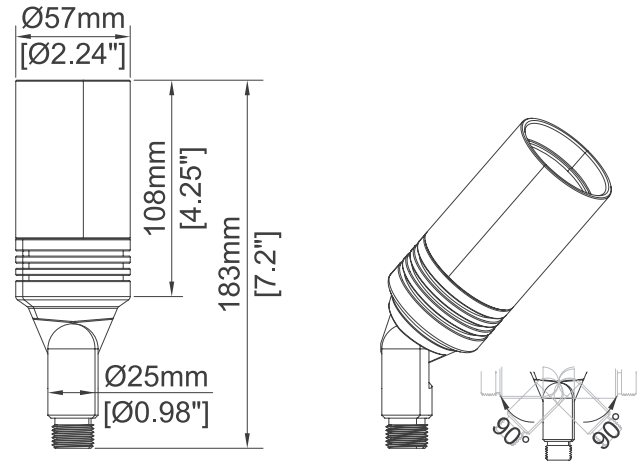

Specification sheet

REV.1

CLSFL440

Outdoor Accent, Line Voltage

Description

Elevate your outdoor space with MACRON Light's extensive of lighting solutions. From ceiling surface, wall surface-mounted, and even floor surface-mounted options. We promised waterproof IP67, outdoor-rated powder coat finishes and 4 different beam angles. We have the perfect fixture for your outdoor needs.

Features

LED	Bridgelux V10
Color temperature	2700K/ 3000K/ 3500K/ 4000K
Optics	Spot 22° / Medium 32° / Wide 43° / Flood 53°
Driver	Integrated class 2 driver, power factor >0.90 Output current 150mA

Performance

Delivered output	Up to >600lm(90+ CRI)
Power consumption	6.5W , >95LM/W
Color rendering	90+ CRI
CBCP	Spot 3469 cd / Medium 2094 cd Wide 1222cd / Flood 803 cd

Lumen maintenance L80 B10 50,000 Hours

Ordering Code Information

PRODUCT	INPUT/DIMMING	COLOR TEMPERATURE	FINISH	BEAM ANGLE	COLOR RENDERING
CLSFL 440	1E	27	WH	S	9
CLSFL 440, Outdoor Accent	1E 120V input TRIAC / ELV diming	27 (2700K) 30 (3000K) 35 (3500K) 40 (4000K)	WH (White) BK (Black) BZ (Bronze) SA (Silver)	S (Spot / 22 deg.) M (Medium / 32 deg.) W (Wide 43 deg.) F (Flood 53 deg.)	9 (90 CRI+)

Electrical and Control

Input voltage	120V
Control	TRIAC/ELV Dimming
Feature	Overload & short circuit protection

Construction

Material	Casting & Extrusion grade Aluminum Alloy
Finishes	Black / White / Bronze / Silver

Optics interchangeable optics

Rating/ Certification/ Warranty

- Dry and damp Locations
- RoHS compliant
- 5 years/ 50,000 hrs warranty
- IP 67