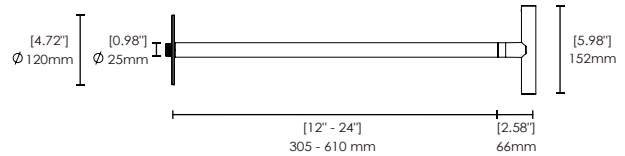

Canopy Mount

WH (White)
BK (Black)
BZ (Bronze)
SA (Silver)

PRODUCT	FINISH
CLSCPR 402	WH

Canopy Mount

WH (White)
BK (Black)
BZ (Bronze)
SA (Silver)

PRODUCT	LENGTH	FINISH
CLSST 480	12	WH

Extension

12"
18"
24"

WH (White)
BK (Black)
BZ (Bronze)
SA (Silver)

PRODUCT	LENGTH	FINISH
CLSST 490	12	WH

Extension

12"
18"
24"

WH (White)
BK (Black)
BZ (Bronze)
SA (Silver)

PRODUCT	LENGTH	FINISH
CLSPI 01	12	WH

Pipe

12"