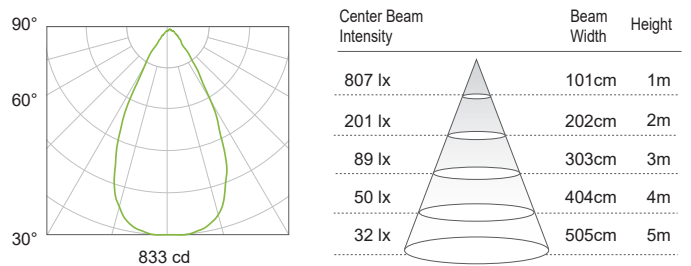

Spot 22°

Delivered Output : 661 lm | CBCP : 3469 cd | Beam Angle : 22°

Medium 32°

Delivered Output : 676 lm | CBCP : 2094 cd | Beam Angle : 32°

Wide 43°

Delivered Output : 657 lm | CBCP : 1222 cd | Beam Angle : 43°

Flood 53°

Delivered Output : 653 lm | CBCP : 803 cd | Beam Angle : 53°

Accessory

PRODUCT

CLSFL4HCL

Honey Comb Louver kit

PRODUCT

FL400 SAG